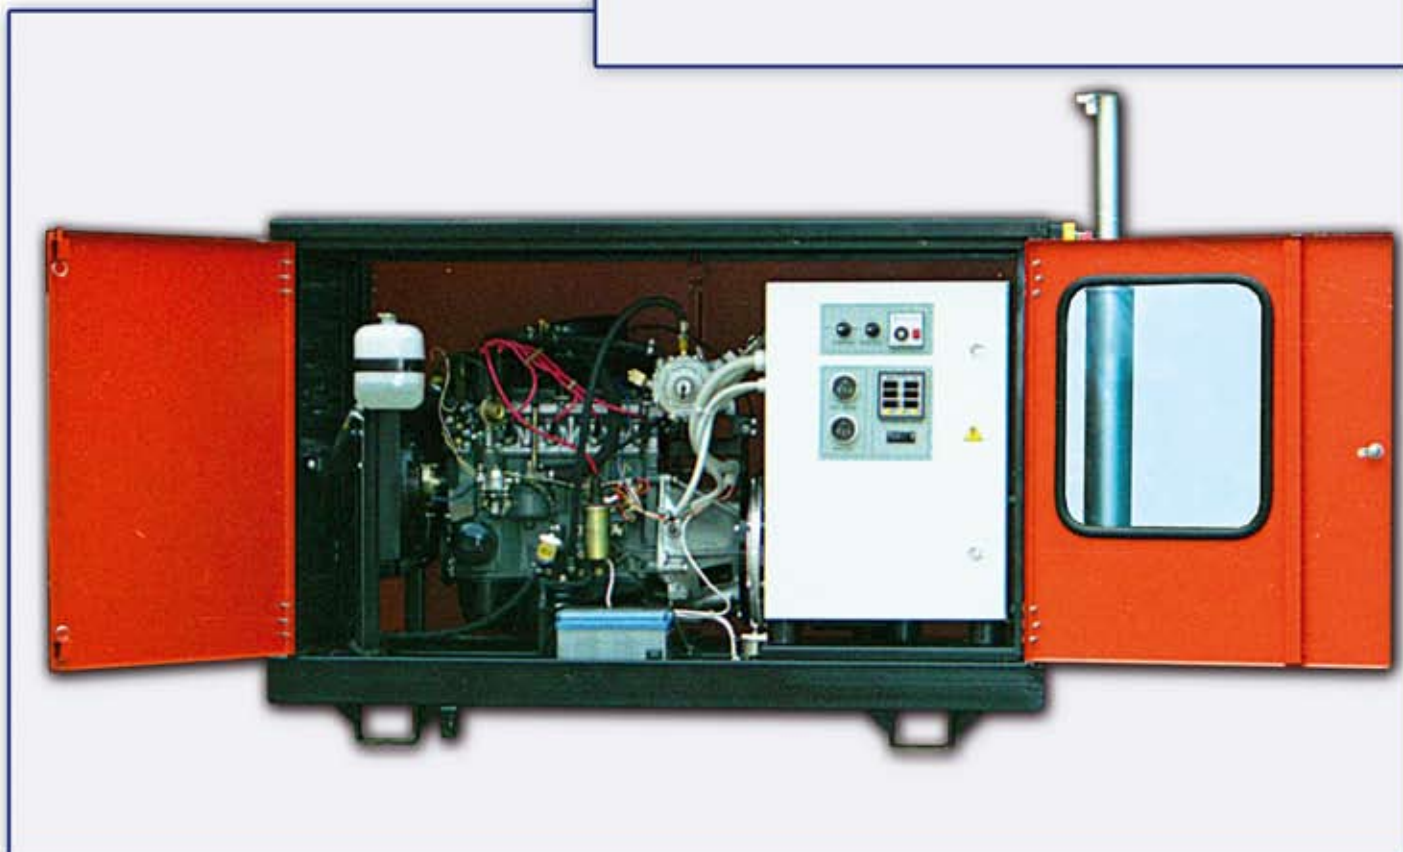

MERIDIAN

GENERATING SETS

Manufacturer: "Yuzhny meridian" Ltd.

78 Kotlyarevskogo str., Kherson 73011, Ukraine

Phone/fax: +380 (552) 436539

Phone: +380 (552) 428326, 237040

E-mail address: umeridian@umeridian.com.ua

5 Pulyuya str., Kyiv 03048, Ukraine

Phone/fax: +380 (44) 2460833

Phone: +380 (44) 2461132

E-mail address: ngr@priocom.com.ua

<http://www.umeridian.com.ua>